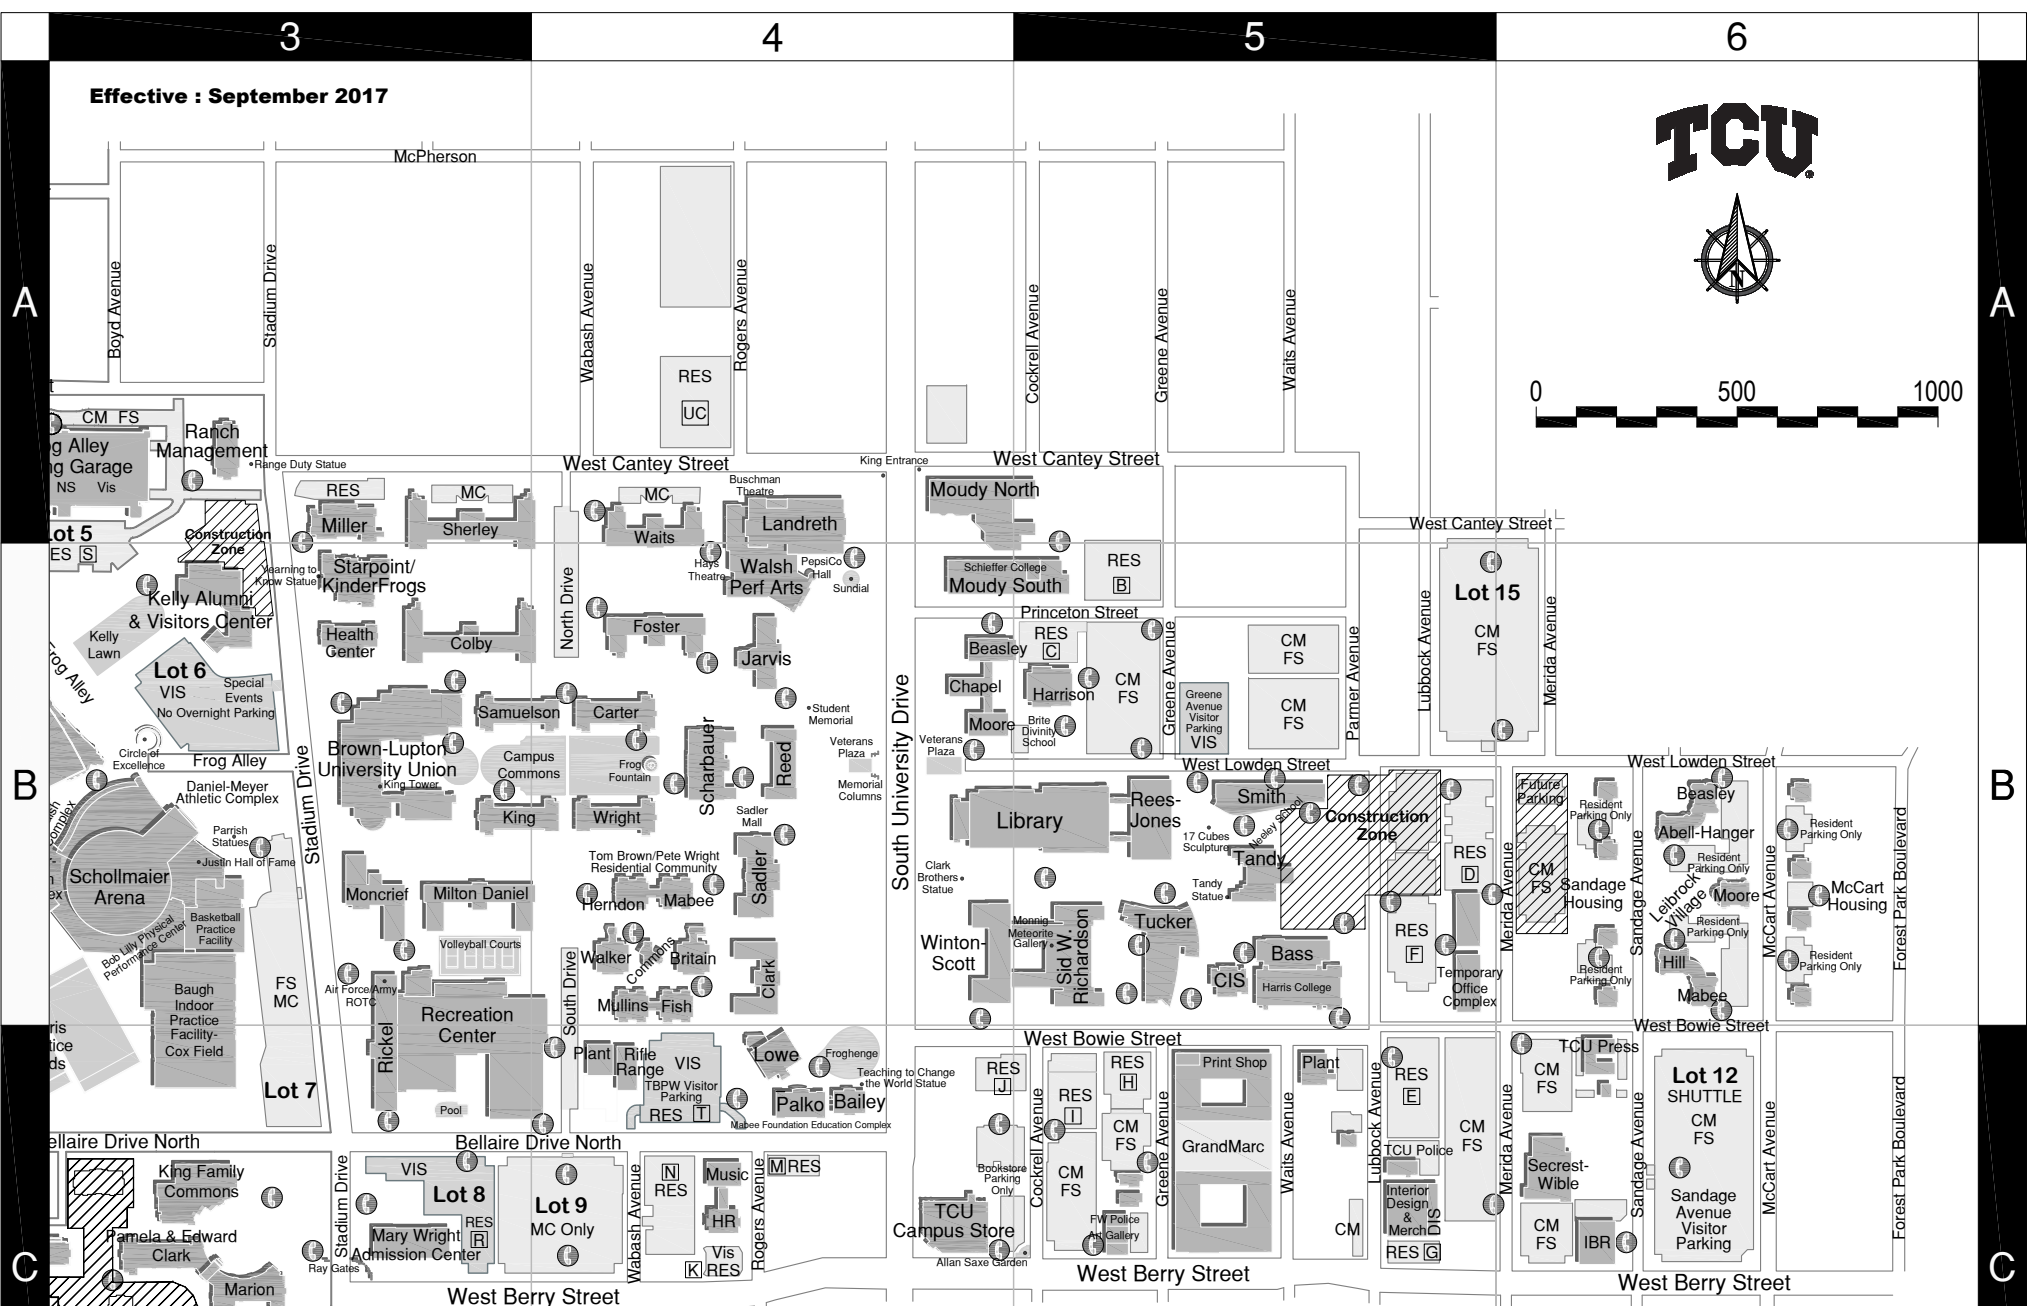

Effective : September 2017

TCU

Academic Building Legend

Map Building

- C4 Bailey Building - BAI
- B5 Bass Building, Annie Richardson - BAS
- B4 Beasley Hall, Theodore Prentis - BEA
- B5 Center for Instructional Services - CIS
- C5 Fort Worth Contemporary Arts Gallery - HAR
- B5 Harrison Building, W. Oliver and Nell A. - HAR
- C5 Interior Design & Merchandising - DEMT

Map Building

- A4 Landreth Hall and Auditorium, Ed - LAN
- B4 B5 Library, Mary Couts Burnett - LIB
- C4 Lowe Hall, Erma - LOWE
- A3 Miller Speech and Hearing Clinic - MIL
- B4 Moore Building, Jo Ann and Wayne - MOR
- A 4/5 Moudy North (Visual Arts) - MOUN
- B 4/5 Moudy South (Communications) - MOUS

Map Building

- C4 Music Building South - MUS
- C3 Palko Hall, Betsy and Steve - PAL
- A3 Ranch Management, Winthrop Rockefeller Building for - RAN
- B4 Reed Hall, Dave C. - REE
- B5 Rees-Jones Hall - RJH
- B5 Richardson Building, Sid W. - SWR
- B/C 3 Rickel Academic Wing - RIC
- B4 Scharbauer Hall, Clarence and Kerry - CHAR

Map Building

- B5 Smith Entrepreneurs Hall, Steve and Sarah - SMI
- B3 Starpoint School/KinderFrogs School - STR
- C6 TCU Press - PRE
- B5 Tandy Hall, Charles D. - TAN
- B5 Tucker Technology Center, William E. and Jean Jones - TUC
- B4 Walsh Center for Performing Arts, Mary D. and F. Howard - WPA
- B4 Winton-Scott Hall - WIN